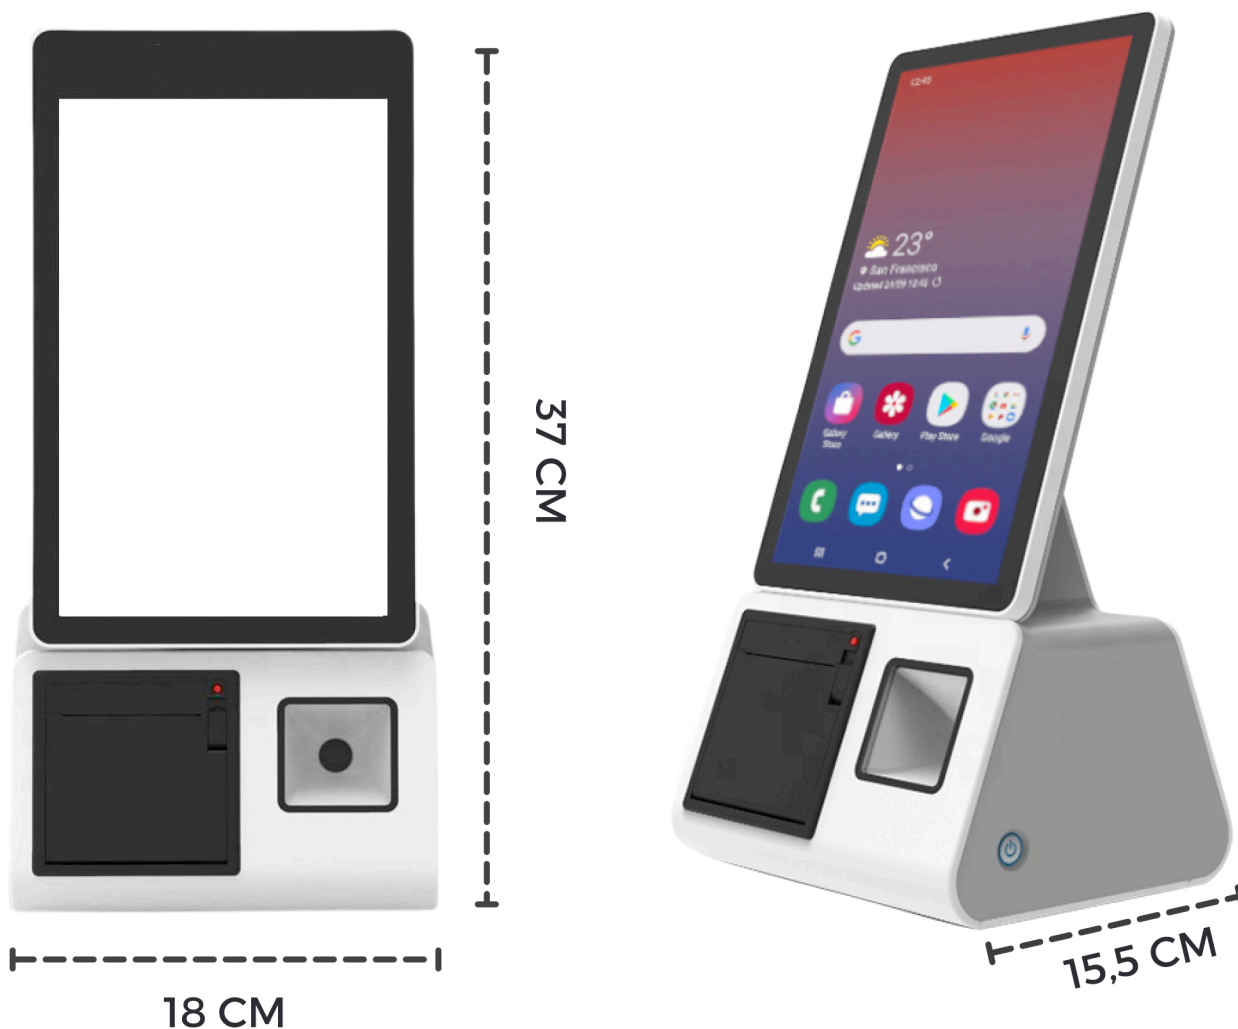

KS110

Android Kiosk

MAIN FEATURES

- Display Touch screen 10.1"
- Thermal Printer 58mm
- Android Operating System

Supermarket

Ho.Re.Ca

Pharmacy/Medical centre

Stores

DIMENSIONS

SPECIFICATIONS

CPU: Cortex A17 (Quad Core)

MEMORY: 2GB RAM - 8GB ROM (MicroSD max 64GB)

POWER: DC12V/4A

INTERFACE: USBx2, RJ45 LANx1, RJ11x1, TF cardx1, MicroUSBx1, DC-INx1

SPEAKER 3W

TEN POINT CAPACITIVE TOUCH SCREEN 10.1" (800*1280)